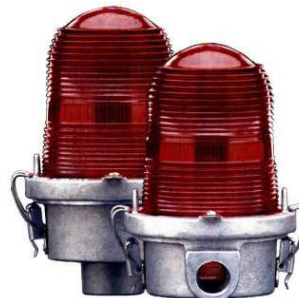

TWR LIGHTING, INC.

Obstruction Lighting & Remote Monitoring Systems

Applications:

TWR Lighting, Inc. manufactures and distributes ETL Certified and Federal Aviation Administration (FAA) approved Obstruction Lighting. From design to marketing TWR Lighting, Inc. has an extensive product line. TWR Lighting, Inc. is one of the world leaders in custom designed lighting systems. With the Quality Control Program and 24 hour Technical Support Department, one can ensure comprehensive troubleshooting and little maintenance. The following products are a few of what TWR Lighting, Inc. offers.

Obstruction Lighting:

***L-864 / L-865 Dual Red/White
Medium Intensity Strobe Beacon***

***L-865 Medium Intensity
Strobe Beacon***

***L-864 300 mm
Flashing Red Code Beacon***

***L-810 Single
Obstruction Light***

***L-810 LED Single
Obstruction Light***

***L-810 Neon Single
Obstruction Light***

Standard Lighting Guides:

TWR Lighting, Inc. provides Standard Lighting Guides.

Recommendations on lighting structures can vary depending on weather patterns, terrain features, geographic location, number of structures, and the overall layout of design.