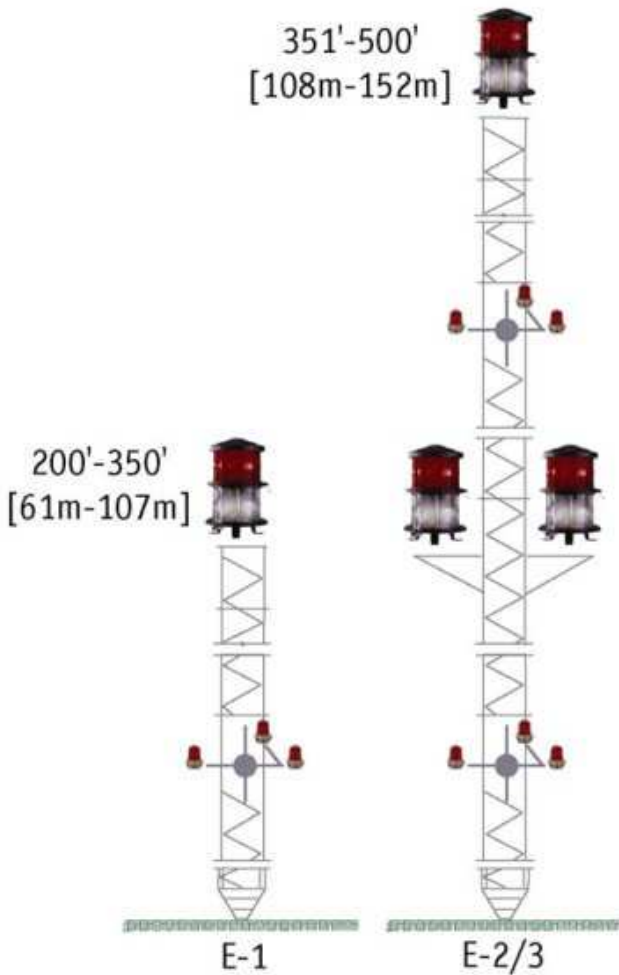

Obstruction Lighting:

***L-864 / L-865 Dual Red/White
Medium Intensity Strobe Beacon***

***L-865 Medium Intensity
Strobe Beacon***

***L-864 300 mm
Flashing Red Code Beacon***

***L-810 Single
Obstruction Light***

***L-810 LED Single
Obstruction Light***

***L-810 Neon Single
Obstruction Light***

Standard Lighting Guides:

TWR Lighting, Inc. provides Standard Lighting Guides.

Recommendations on lighting structures can vary depending on weather patterns, terrain features, geographic location, number of structures, and the overall layout of design.